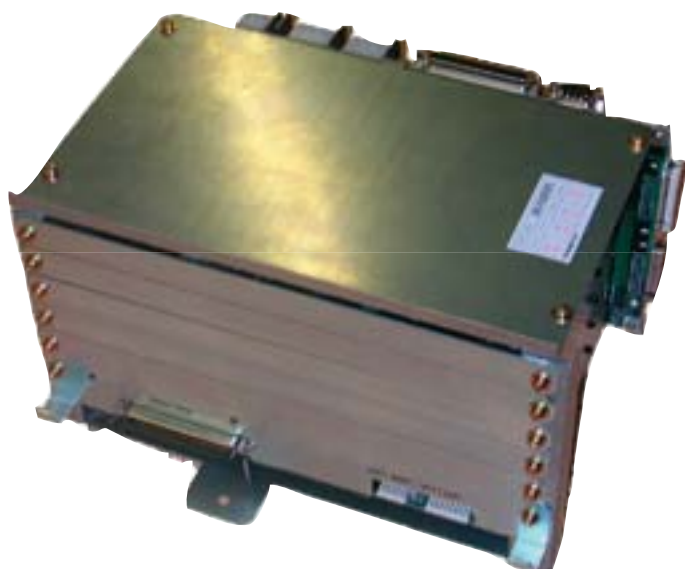

Calculation of uncertainties

Coupling to a profilometer

Graphical functions

SPC

This upgrade includes

- ▶ ▶ ▶ New Spectralink (new electronic device)
- ▶ ▶ ▶ New computer including Windows XP
- ▶ ▶ ▶ Quantum XP software
- ▶ ▶ ▶ Training