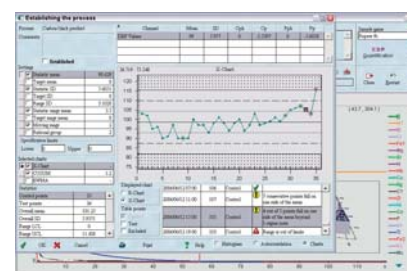

Benefits of this upgrade

- ▶ ▶ ▶ Totally new electronics with unsurpassed stability
- ▶ ▶ ▶ Robust software
- ▶ ▶ ▶ “Time Plus Function”: analysis time can be extended during an analysis
- ▶ ▶ ▶ New function of Quantum XP
 - ✓ Calculation of uncertainties of calibration curves
 - ✓ Coupling to a Profilometer
 - ✓ Enhanced graphical functions
 - ✓ Data processing: wavelets treatment
 - ✓ Statistical Process Control included
- ▶ ▶ ▶ Free update of the future Quantum versions

Calculation of uncertainties

Coupling to a profilometer

Graphical functions

SPC

This upgrade includes

- ▶ ▶ ▶ New Spectralink (new electronic device)
- ▶ ▶ ▶ New computer including Windows XP
- ▶ ▶ ▶ Quantum XP software
- ▶ ▶ ▶ Training