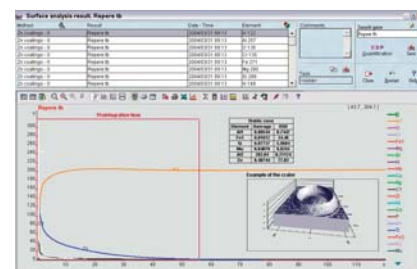

Benefits of this upgrade

- ▶ ▶ ▶ Totally new electronics with unsurpassed stability
- ▶ ▶ ▶ Robust software
- ▶ ▶ ▶ “Time Plus Function”: analysis time can be extended during an analysis
- ▶ ▶ ▶ New function of Quantum XP
 - ✓ Calculation of uncertainties of calibration curves
 - ✓ Coupling to a Profilometer
 - ✓ Enhanced graphical functions
 - ✓ Data processing: wavelets treatment
 - ✓ Statistical Process Control included
- ▶ ▶ ▶ Free update of the future Quantum versions

Calculation of uncertainties

Coupling to a profilometer

Graphical functions

SPC

This upgrade includes

- ▶ ▶ ▶ New Spectralink (new electronic device)
- ▶ ▶ ▶ New computer including Windows XP
- ▶ ▶ ▶ Quantum XP software
- ▶ ▶ ▶ Training