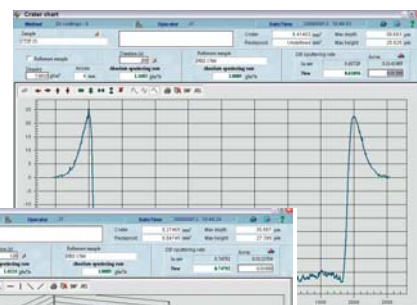

Calculation of uncertainties