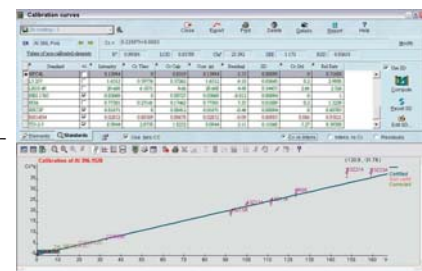

Benefits of this upgrade

- ▶ ▶ ▶ Totally new electronics with unsurpassed stability
- ▶ ▶ ▶ Robust software
- ▶ ▶ ▶ “Time Plus Function”: analysis time can be extended during an analysis
- ▶ ▶ ▶ New function of Quantum XP
 - ✓ Calculation of uncertainties of calibration curves
 - ✓ Coupling to a Profilometer
 - ✓ Enhanced graphical functions
 - ✓ Data processing: wavelets treatment
 - ✓ Statistical Process Control included
- ▶ ▶ ▶ Free update of the future Quantum versions