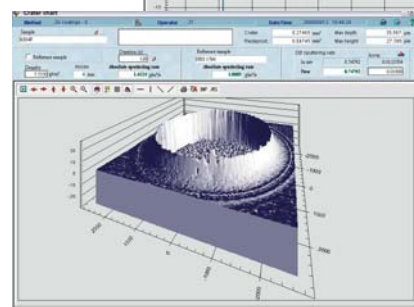

Electronics Upgrade Hardware and software

Instruments: JY 5000, JY 10 000, GD-Profiler, GD-Profiler HR

If your instrument operates under Windows 98, a new data acquisition electronics upgrade is now available. It brings state-of-the-art, powerful and ultra fast acquisition capabilities to your spectrometer. It runs under Windows XP.

Calculation of uncertainties

Coupling to a profilometer

Graphical functions

SPC

This upgrade includes

- ▶ ▶ ▶ New Spectralink (new electronic device)
- ▶ ▶ ▶ New computer including Windows XP
- ▶ ▶ ▶ Quantum XP software
- ▶ ▶ ▶ Training