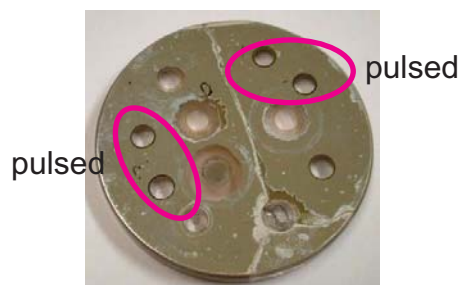

Generator Upgrade

Instruments: JY 5000, JY 10 000, GD-Profilor, GD-Profilor HR

A new generator is now available for your GD spectrometer. It brings true effective power of 300 W and can operate in dual mode, continuous or pulsed.

The pulsed operation is beneficial for fragile and heat sensitive materials as it minimizes the induced thermal effect. It also improve the depth resolution for thin layers as it decreases the sputtering rate.

This generator can be retrofitted on all GD instruments. It requires a matching box equipped with vacuum capacitors, available as an option if not already present on your instrument.

Benefits of this upgrade

- ▶ ▶ Handling of fragile materials
- ▶ ▶ Compatible with low fusion point materials
- ▶ ▶ Improved depth resolution for thin samples

Thin layers on Glass