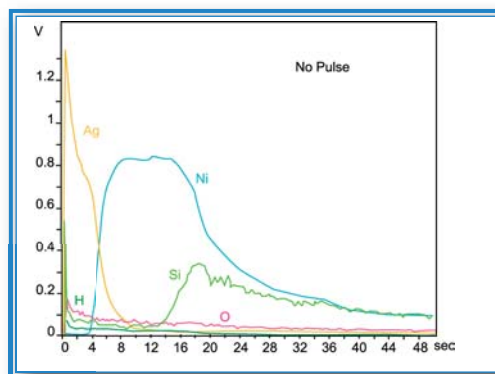

Generator Upgrade

Instruments: JY 5000, JY 10 000, GD-Profilor, GD-Profilor HR

A new generator is now available for your GD spectrometer. It brings true effective power of 300 W and can operate in dual mode, continuous or pulsed.

The pulsed operation is beneficial for fragile and heat sensitive materials as it minimizes the induced thermal effect. It also improve the depth resolution for thin layers as it decreases the sputtering rate.

This generator can be retrofitted on all GD instruments. It requires a matching box equipped with vacuum capacitors, available as an option if not already present on your instrument.

Benefits of this upgrade

- ▶ ▶ Handling of fragile materials
- ▶ ▶ Compatible with low fusion point materials
- ▶ ▶ Improved depth resolution for thin samples