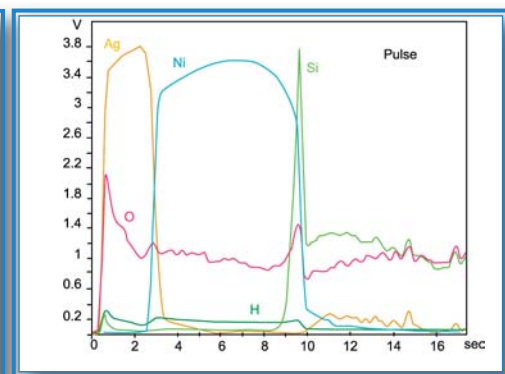

Generator Upgrade

Instruments: JY 5000, JY 10 000, GD-Profilor, GD-Profilor HR

A new generator is now available for your GD spectrometer. It brings true effective power of 300 W and can operate in dual mode, continuous or pulsed.

The pulsed operation is beneficial for fragile and heat sensitive materials as it minimizes the induced thermal effect. It also improve the depth resolution for thin layers as it decreases the sputtering rate.

This generator can be retrofitted on all GD instruments. It requires a matching box equipped with vacuum capacitors, available as an option if not already present on your instrument.

Benefits of this upgrade

- ▶ ▶ Handling of fragile materials
- ▶ ▶ Compatible with low fusion point materials
- ▶ ▶ Improved depth resolution for thin samples