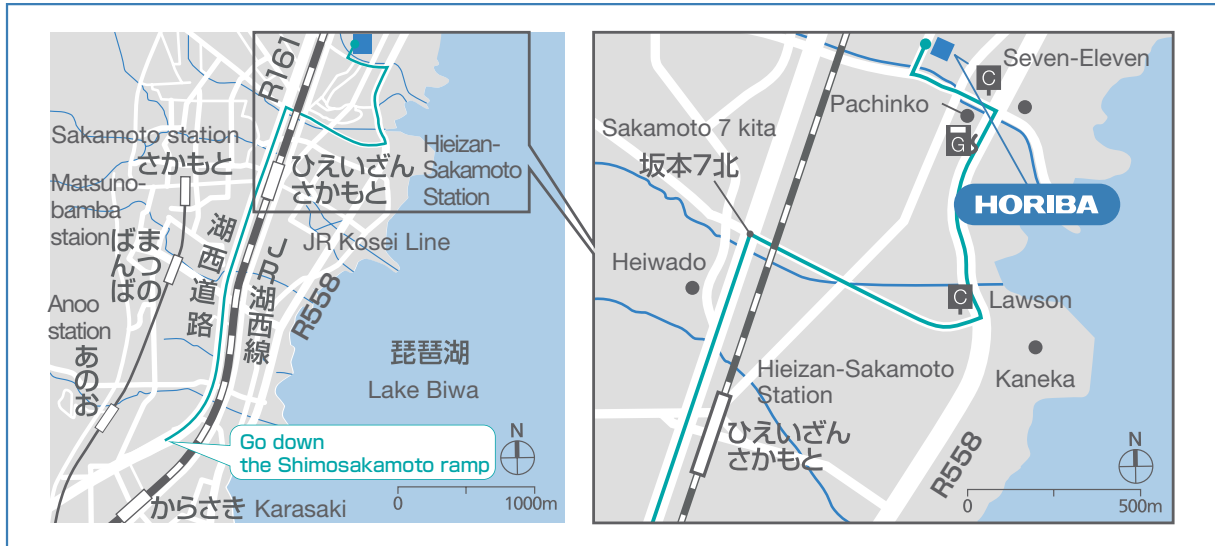

 Gas station  Convenience store

**HORIBA**

Noka, Otsu, Shiga 520-0102 Japan

HORIBA, Ltd. Biwako Factory  
 HORIBA BIWAKO E-HARBOR  
 Phone:+81-77-548-6130

- By train and taxi  
 Getting off at Hieizan-Sakamoto station, JR Kosei Line  
 ↓  
 5 minutes by taxi from Hieizan-Sakamoto station
- By car  
 8 minutes from Shimosakamoto Exit, Nishi-Otsu Bypass
- 電車でお越しの場合  
 JR湖西線 比叡山坂本駅下車
- お車でお越しの場合  
 湖西道路 下阪本ランプを降りて8分

Instructions (for taxi drivers)  
 Turn left at “Nouka 3-chome Minami” intersection on Route 558.

タクシーへの指示  
 県道558号線「苗鹿三丁目南」交差点を左折